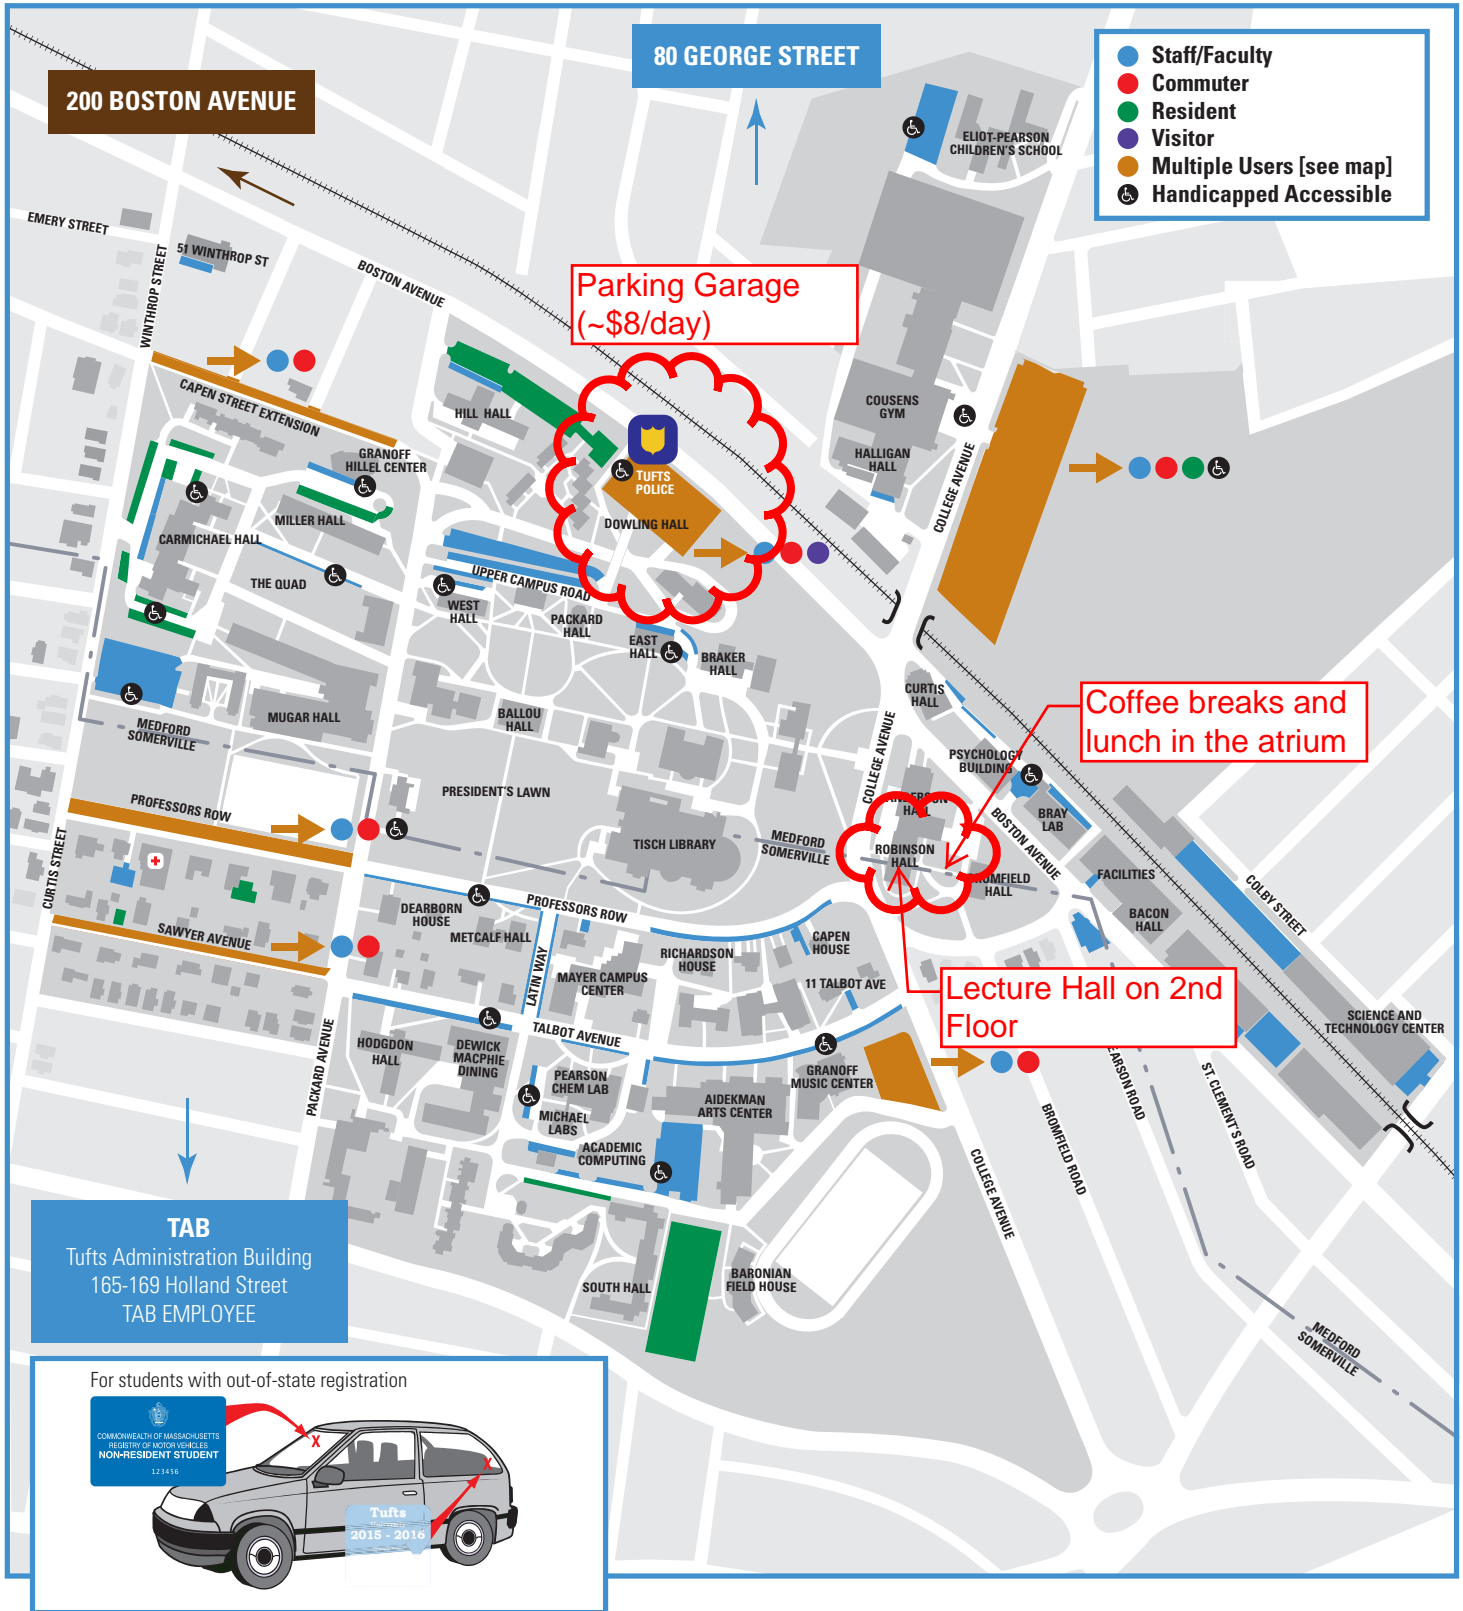

Medford/Somerville Campus Parking Map

SEPTEMBER 2015 EDITION

Public Safety Administrative Services

Open Monday through Friday, 9 a.m. to 5 p.m. at  on the map
 419 Boston Avenue, on the first floor of the parking garage
 Tel 617.627.3692 | Fax 617.627.3789 | <http://publicsafety.tufts.edu/parking>