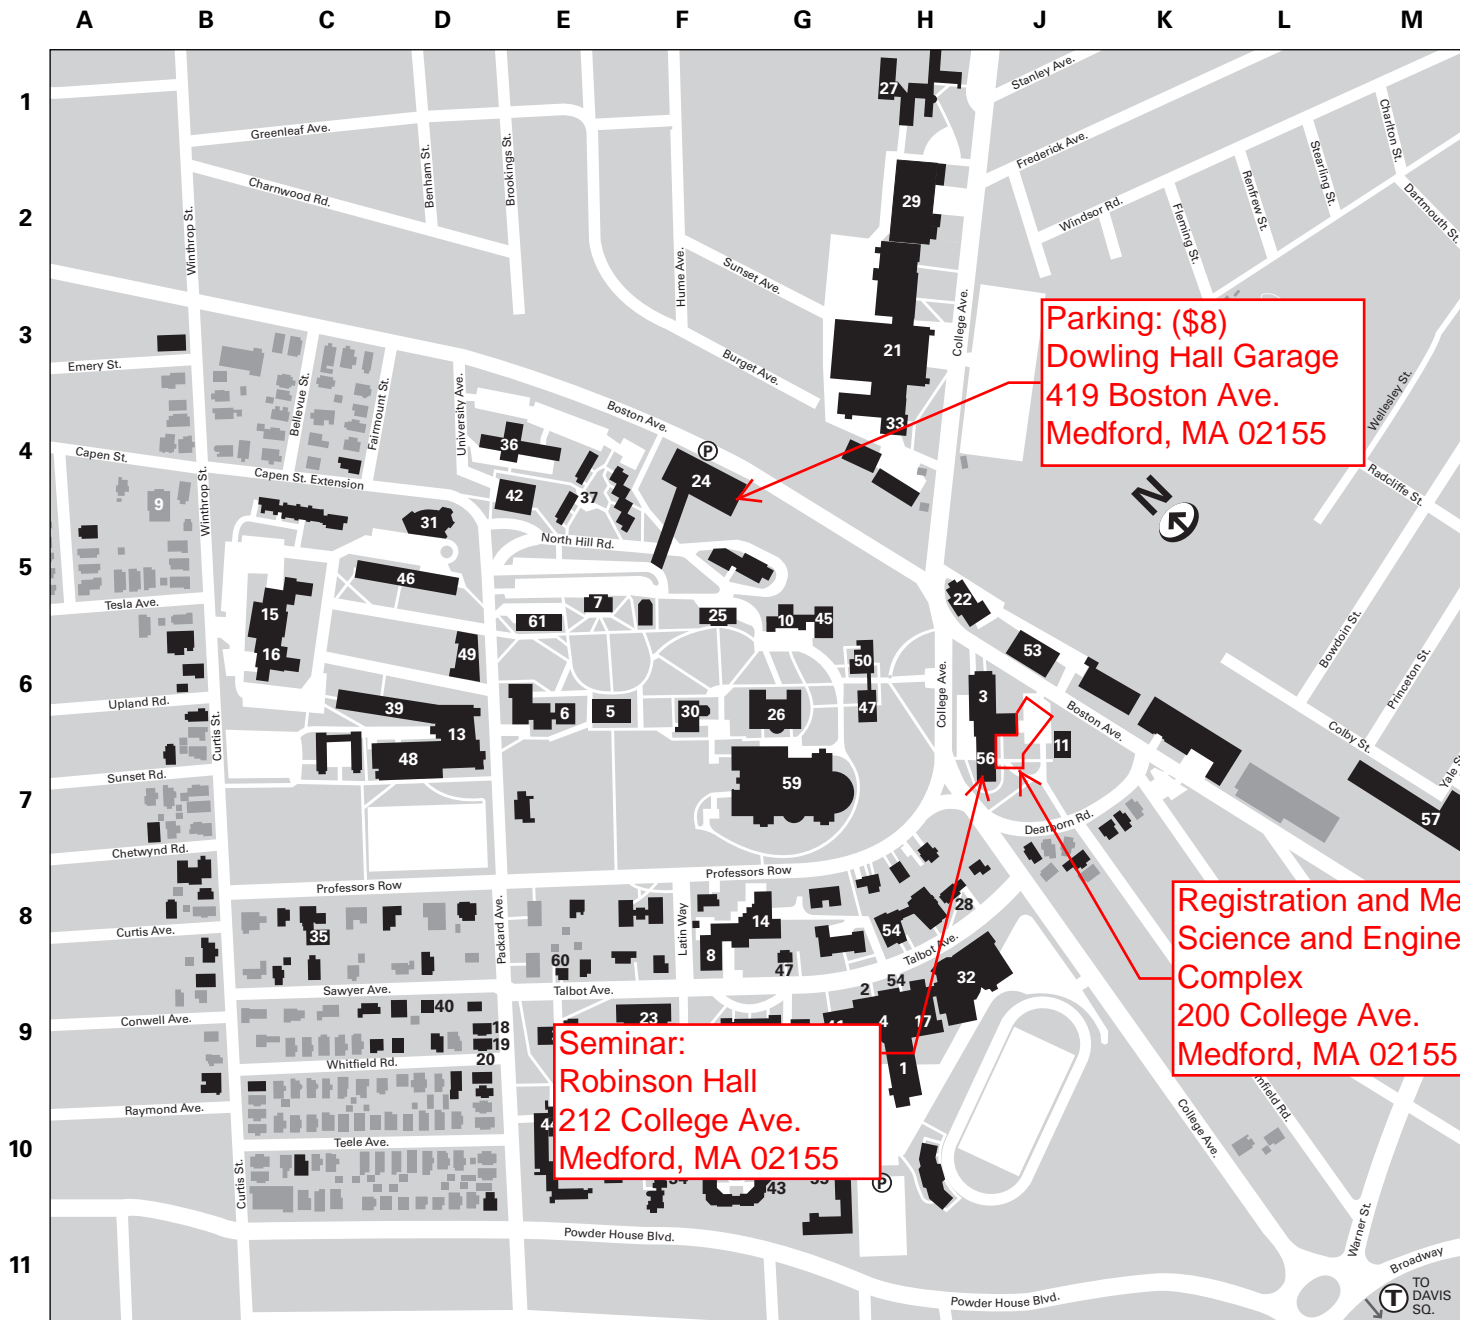

Geo-Institute One-Day Seminar - 1/27/2018

**TUFTS UNIVERSITY
MEDFORD/SOMERVILLE CAMPUS**

University Buildings

- 1 Aidekman Arts Center H9
- 2 Alumnae Hall H9
- 3 Anderson Hall H6
- 4 Balch Arena Theater H9
- 5 Ballou Hall E6
- 6 Barnum Hall E6
- 7 Bendetson Hall E5
- 8 Bookstore F8
- 9 Boston School of Occupational Therapy (BSOT) B4
- 10 Braker Hall G5
- 11 Bromfield-Pearson J7
- 12 Bush Hall F10
- 13 Cabot Center (The Fletcher School) D6
- 14 Campus Center F9
- 15 Carmichael Hall C5
- 16 Chase Center, Carmichael Hall C6
- 17 Cohen Auditorium H9
- 18 Community Health (112 Packard Avenue) E9
- 19 Conference Bureau Office (108 Packard Avenue) E9
- 20 Summer Session Office (108 Packard Avenue) D9
- 21 Cousens Gym H3

- 22 Curtis Hall H5
- 23 Dewick-MacPhie Dining Hall F9
- 24 Dowling Hall F4
- 25 East Hall F5
- 26 Eaton Hall & Computer Lab G6
- 27 Eliot-Pearson H1
- 28 Fine Arts House (11 Talbot Avenue) H8
- 29 Gantcher Center H2
- 30 Goddard Chapel F6
- 31 Granoff Family Hillel Center D5
- 32 Granoff Music Center H9
- 33 Halligan Hall H4
- 34 Haskell Hall F10
- 35 Health Services C8
- 36 Hill Hall E4
- 37 Hillside Apartments E4
- 38 Hodgdon Hall E9
- 39 Houston Hall C6
- 40 International Center D9
- 41 Jackson Gym G9
- 42 Lane Hall E4

- 43 Latin Way Apartments G10
- 44 Lewis Hall E10
- 45 Lincoln Filene Center G5
- 46 Miller Hall D5
- 47 Miner Hall H6
- 48 Mugar Hall C7
- 49 Olin Center for Language and Cultural Studies D6
- 50 Paige Hall H6
- 51 Pearson Chemical Lab F9
- 52 Performance Hanger G9
- 53 Psychology Building J6
- 54 Sophia Gordon Hall H7
- 55 South Hall G10
- 56 Robinson Hall H7
- 57 Science & Technology Center M7
- 58 Tilton Hall E10
- 59 Tisch Library G7
- 60 Urban & Environmental Planning (97 Talbot Avenue) E9
- 61 West Hall E5

(P) Public Parking