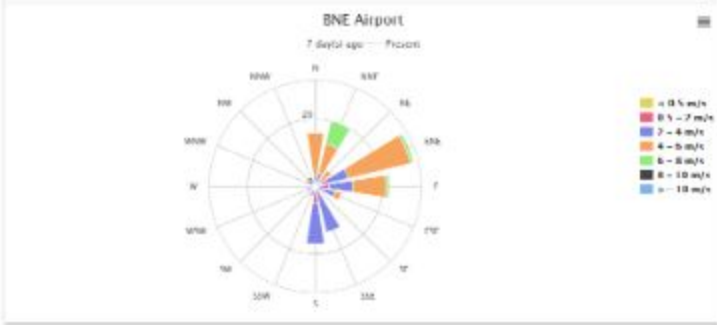

Site Photo

Air Temperature and Humidity

Wind Rose

Barometric Pressure

10 Days Temp vs Pressure

Apparent Temp. vs Wind