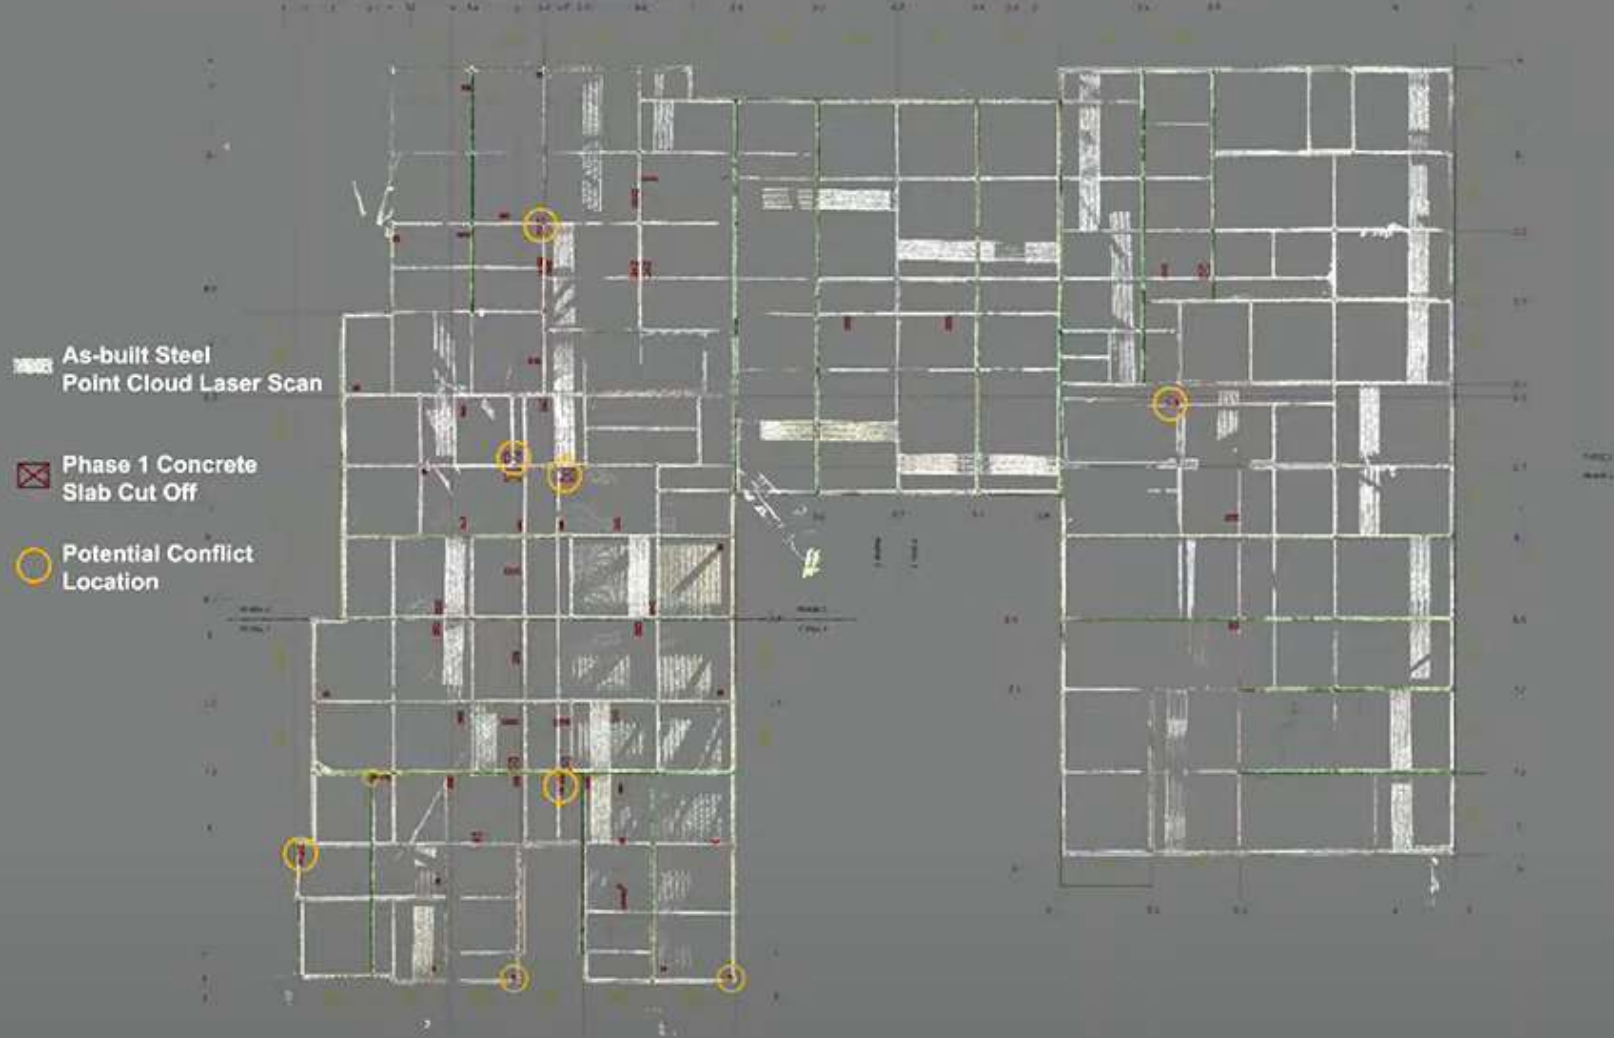

CANVAS
BEVERLY, MA | 126 UNITS

RCM MODULAIRE, QUEBEC
DAILY SCANS OF OFF-SITE CONSTRUCTION FOR ALL STAKEHOLDERS

Overlay: As-built Steel and Concrete Slab Cut Off

Structure vs Shaft between S-14 / S-C

Structure vs Shaft S-U.1 / S-18