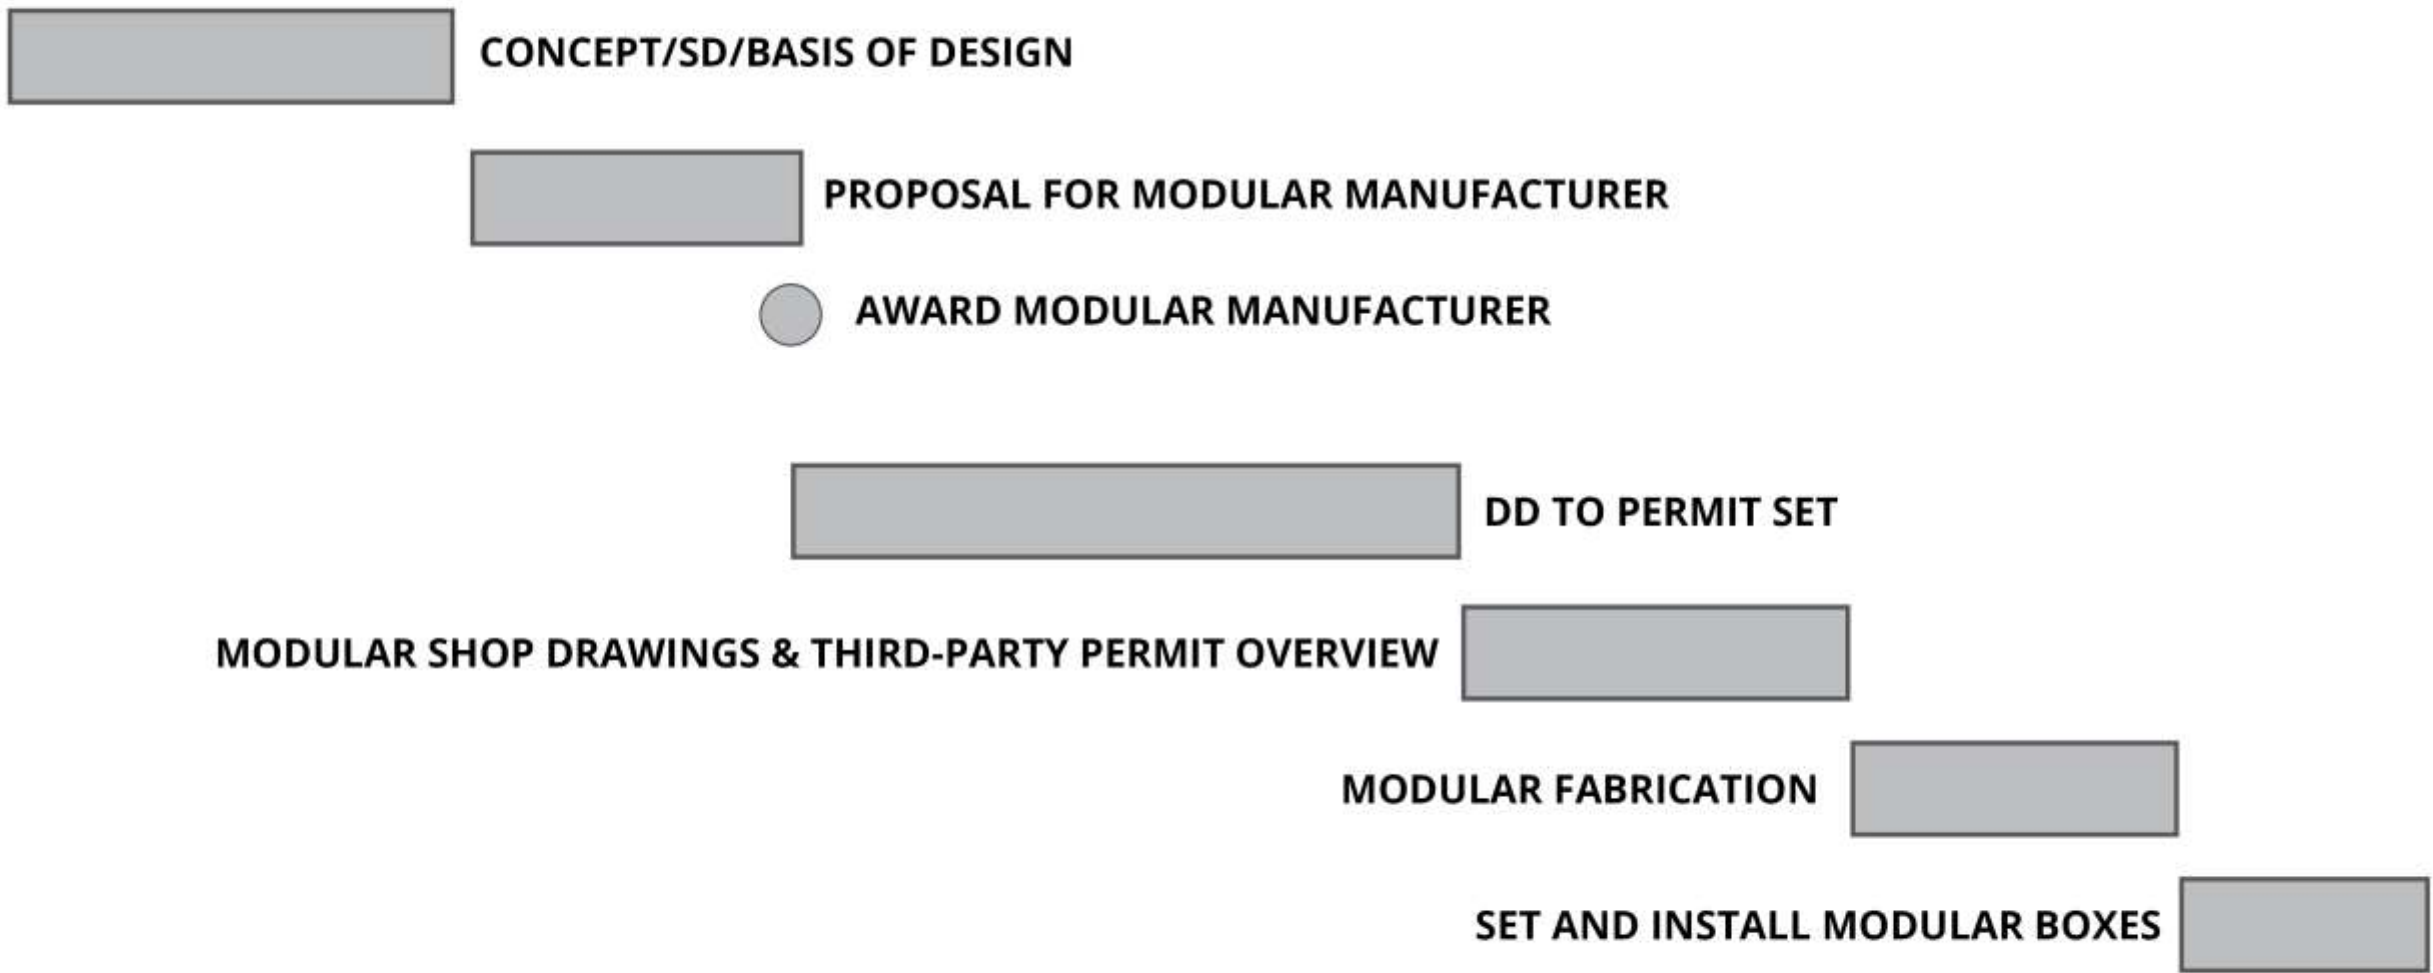

DESIGN PROCESS