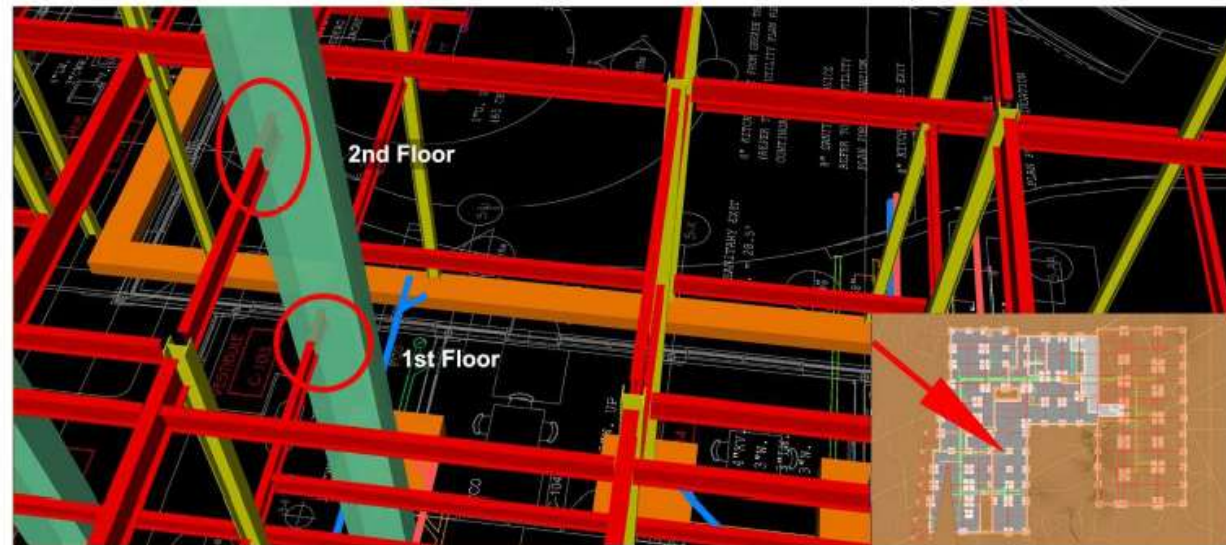

CANVAS
BEVERLY, MA | 126 UNITS

RCM MODULAIRE, QUEBEC
DAILY SCANS OF OFF-SITE CONSTRUCTION FOR ALL STAKEHOLDERS

Overlay: As-built Steel and Concrete Slab Cut Off

Structure vs Shaft between S-14 / S-C

Structure vs Shaft S-U.1 / S-18