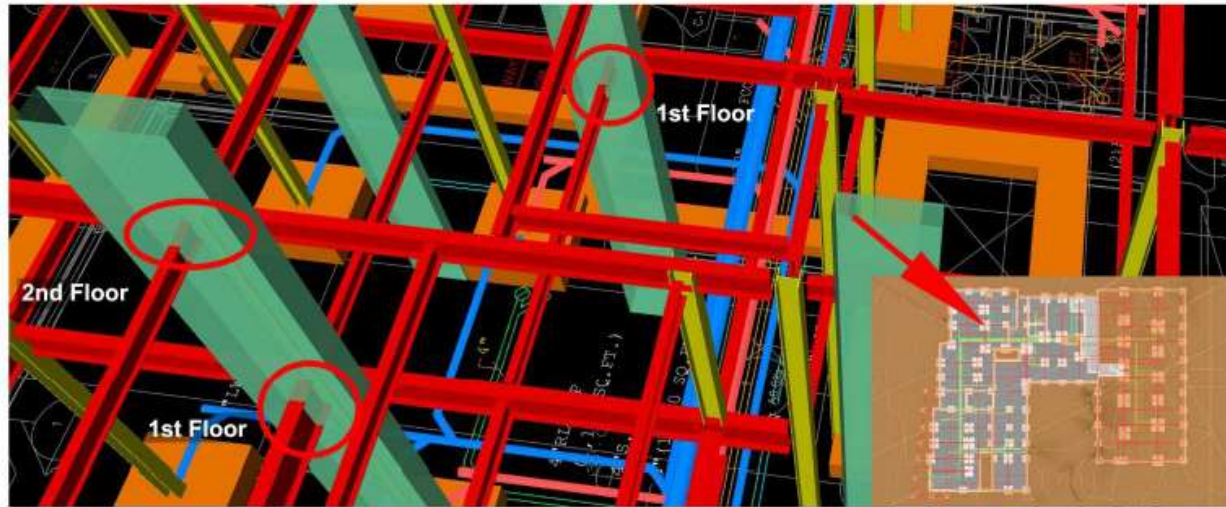

CANVAS
BEVERLY, MA | 126 UNITS

RCM MODULAIRE, QUEBEC
DAILY SCANS OF OFF-SITE CONSTRUCTION FOR ALL STAKEHOLDERS

Overlay: As-built Steel and Concrete Slab Cut Off

Structure vs Shaft between S-14 / S-C

Structure vs Shaft S-U.1 / S-18

Windover Construction, Inc. © 2021, All Rights Reserved

DESIGN PROCESS

BEACHVIEW
HAMPTON, NH | 20 UNITS

ENDICOTT COLLEGE - STANDISH HALL
BEVERLY, MA | 295 BEDS

TUFTS UNIVERSITY - TEMP HOUSING
MEDFORD, MA | 159 BEDS